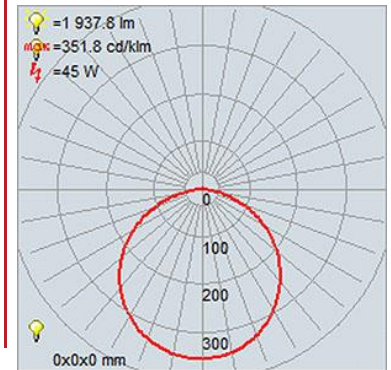

FIXTURE	BACKPLATE / CANOPY
Length: 48"	Length 11.75"
Width: 2"	Width: 4.5"
Diameter	Diameter:
Height: 3"	Height: 1.5"
Extension:	
Overall Height: 8-120"	

TECHNICAL SPECIFICATIONS

SPECIFICATIONS

Frame Material: Steel	
Diffuser Material: Acrylic	
Lamping Type: SSL (Dedicated LED)	Jbox: Standard
Lamping Base: SSL	Lamp Wattage: 42 W
Lamp Quantity: 1	Total Wattage: 42 W
Voltage: 120-277v	Lamps Included: Yes

Notes: _____

LINE DRAWING

IES FILE

In addition to Access Lighting's purchase and warranty terms and conditions, by signing below or placing an order, you agree that you are authorized to bind the entity placing any order and acknowledge the following: All of sizes and measurements are approximate and all images are for illustrative purposes only. In the event of an inconsistency, the "Product Measurements" section controls. There also may be slight differences in the colors and designs compared to the displayed and printed images.