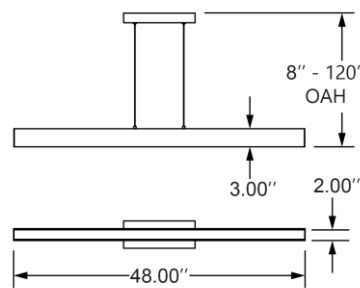

FIXTURE	BACKPLATE / CANOPY
Length: 48"	Length 11.75"
Width: 2"	Width: 4.5"
Diameter	Diameter:
Height: 3"	Height: 1.5"
Extension:	
Overall Height: 8-120"	

TECHNICAL SPECIFICATIONS

SPECIFICATIONS

Frame Material: Steel	
Diffuser Material: Acrylic	
Lamping Type: SSL (Dedicated LED)	Jbox: Standard
Lamping Base: SSL	Lamp Wattage: 42 W
Lamp Quantity: 1	Total Wattage: 42 W
Voltage: 120-277v	Lamps Included: Yes

Notes: _____

LINE DRAWING

IES FILE

In addition to Access Lighting's purchase and warranty terms and conditions, by signing below or placing an order, you agree that you are authorized to bind the entity placing any order and acknowledge the following: All of sizes and measurements are approximate and all images are for illustrative purposes only. In the event of an inconsistency, the "Product Measurements" section controls. There also may be slight differences in the colors and designs compared to the displayed and printed images.